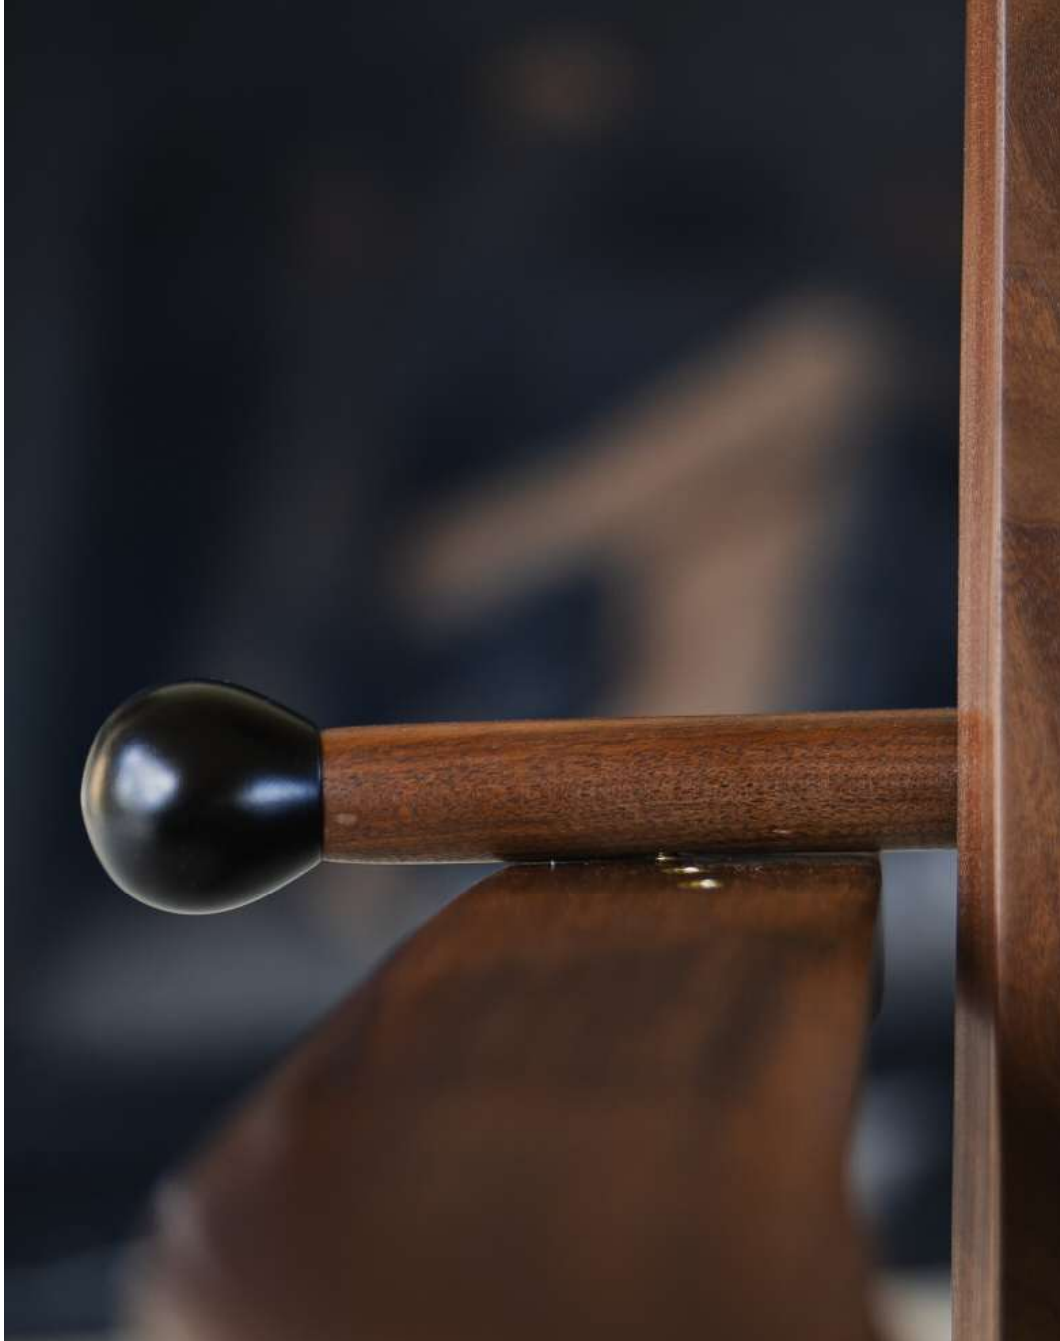

erickson

WOODWORKING

KITKITDIZZE Recliner and Ottoman

*Pictured in Claro walnut and
Spinneybeck leather*

29 1/2"W x 30"D x 46"H Recliner

27"W x 16"D x 19"H Ottoman

Available in a variety of domestic hardwoods

KITKITDIZZE Recliner and Ottoman

Recliner with five positions

erickson

WOODWORKING

KITKITDIZZE Recliner and Ottoman

*Hand-turned knobs with
brass details*

erickson

WOODWORKING